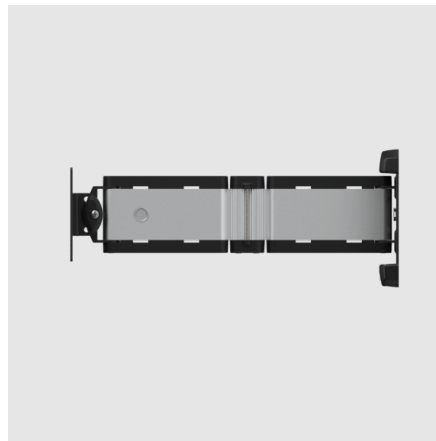

ICON 3D SMALL

Such a lovelyflexiness

Making it easy to get that perfect viewing angle

The Icon 3D Small is an elegant way to extend the use of your display, regardless of architectural limitations of the room. The 3D arm can be adjusted almost any way you want. This is the smallest and lightest of our 3D arms. Even though we have designed a thin, flat wall bracket it is still very safe and reliable, and carries displays up to 12 kg. The display can be extended as far as 38 centimeters from the wall, or flat against it. Available in Aluminium/Black.

If your display has either VESA 200 x 200 or 200 x 100 mm, complement the installation with the [Icon Small VESA extension](#).

ARTICLE NUMBER

14-003-5

Icon 3D Small Alu/Black

INFO

PLACEMENT	Wall
SWIVEL: PLUS	90
SWIVEL: MINUS	90
VESA HORIZONTAL	75 - 100
VESA VERTICAL	75 - 100
MAX WEIGHT [KG]	12
WARRANTY [YEARS]	5

ACCESSORIES

ICON SMALL VESA EXTENSION 200X100/200X200

14-007-1